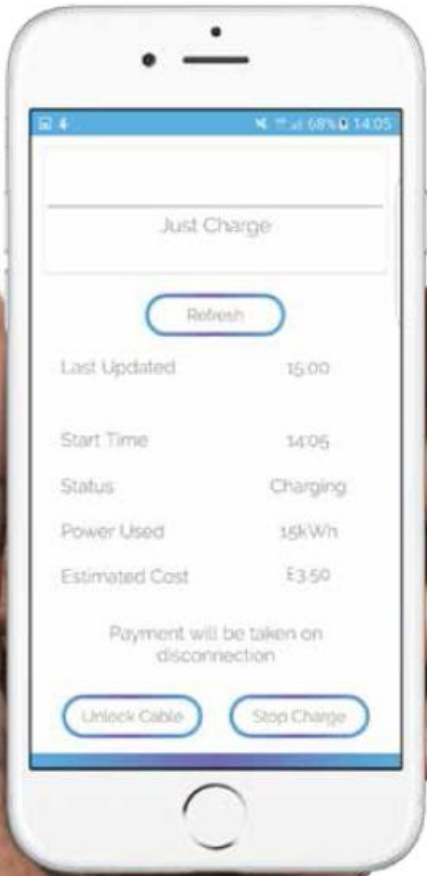

EO HUB

eoHUB is a little internet connected box that plugs into a Genius charger and puts it online. One eoHUB can connect up to 30 Genius chargers, making installing multiple smart chargers super cost effective. eoHUB allows you to control your Genius chargers via eoCloud and eoAPP.

- For maximum safety eoHUB monitors a building's power supply and actively manages the load on multiple chargers
- Hard-wire internet connection only for reliability and low-cost ongoing fees